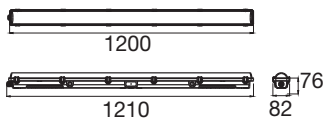

WATERPROOF C

1200 57 830/840/850 ML HF EM 3H IP66

The WATERPROOF moisture-proof luminaire offers energy-efficient lighting solutions in three performance classes, with up to 180 lm/W, IP66, IK08 and a service life of up to 100,000 hours. Thanks to tool-free cap opening and integrated through-wiring, installation is particularly quick. Optionally with DALI and sensor - ideal for industry, warehouses or underground car parks.

TECHNICAL DATA

Item no.	1010812
IP Code	IP66
Impact resistance class	IK 08
Assembly	Surface
Assembly details	Ceiling,Wall
Primary nominal voltage	220-240V ~0/50/60 Hz
Secondary power / voltage	200-350 mA
Safety class	I
Wattage	21 W
Minimum ambient temperature	-20 °C
Maximum ambient temperature	40 °C
Number of luminaires at LS B16A	28
Number of luminaires at LS C16A	47
Level of inrush current	17.7 A
Duration of inrush current	224 µs
Lumen	3256 / 6137 lm
Colour temperature	3000/4000/5000 Kelvin
Beam angle	120 °
Color	gray
UGR ≤	27
Service life	75000 h
Risk Group	1

Light Source

2481889	
---------	---

Length	120 cm
Width	8 cm
Height	7.4 cm
Net weight	1.92 kg
Gross weight	2.09 kg