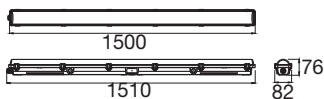

WATERPROOF C

1500 71 830/840/850 ML IP66

The WATERPROOF moisture-proof luminaire offers energy-efficient lighting solutions in three performance classes, with up to 180 lm/W, IP66, IK08 and a service life of up to 100,000 hours. Thanks to tool-free cap opening and integrated through-wiring, installation is particularly quick. Optionally with DALI and sensor - ideal for industry, warehouses or underground car parks.

TECHNICAL DATA

Item no.	1010813
IP Code	IP66
Impact resistance class	IK 08
Assembly	Surface
Assembly details	Ceiling,Wall
Primary nominal voltage	220-240V ~0/50/60 Hz
Secondary power / voltage	200-350 mA
Safety class	I
Wattage	26 W
Minimum ambient temperature	-20 °C
Maximum ambient temperature	40 °C
Number of luminaires at LS B16A	18
Number of luminaires at LS C16A	31
Level of inrush current	33.1 A
Duration of inrush current	168 µs
Lumen	4105 / 7687 lm
Colour temperature	3000/4000/5000 Kelvin
Beam angle	120 °
Color	gray
UGR ≤	27
Service life	75000 h
Length	150 cm

Width	8 cm
Height	7.4 cm
Net weight	1.76 kg
Gross weight	1.98 kg