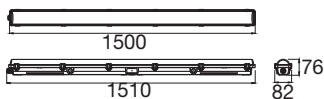

## WATERPROOF C

1500 71 830/840/850 ML EM 3H IP66

The WATERPROOF moisture-proof luminaire offers energy-efficient lighting solutions in three performance classes, with up to 180 lm/W, IP66, IK08 and a service life of up to 100,000 hours. Thanks to tool-free cap opening and integrated through-wiring, installation is particularly quick. Optionally with DALI and sensor - ideal for industry, warehouses or underground car parks.

## TECHNICAL DATA

Item no.	1010814
IP Code	IP66
Impact resistance class	IK 08
Assembly	Surface
Assembly details	Ceiling,Wall
Primary nominal voltage	220-240V ~0/50/60 Hz
Secondary power / voltage	200-350 mA
Safety class	I
Wattage	26 W
Minimum ambient temperature	-20 °C
Maximum ambient temperature	40 °C
Number of luminaires at LS B16A	18
Number of luminaires at LS C16A	31
Level of inrush current	33.1 A
Duration of inrush current	168 µs
Lumen	4105 / 7687 lm
Colour temperature	3000/4000/5000 Kelvin
Beam angle	120 °
Color	gray
UGR ≤	27
Service life	75000 h
Risk Group	1

## Light Source

2481888	
---------	---

<b>Length</b>	150 cm
<b>Width</b>	8 cm
<b>Height</b>	7.4 cm
<b>Net weight</b>	2.14 kg
<b>Gross weight</b>	2.36 kg