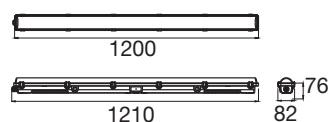

WATERPROOF C

1200 57 830/840/850 ML DALI IP66

The WATERPROOF moisture-proof luminaire offers energy-efficient lighting solutions in three performance classes, with up to 180 lm/W, IP66, IK08 and a service life of up to 100,000 hours. Thanks to tool-free cap opening and integrated through-wiring, installation is particularly quick. Optionally with DALI and sensor - ideal for industry, warehouses or underground car parks.

TECHNICAL DATA

Item no.	1010817
IP Code	IP66
Impact resistance class	IK 08
Assembly	Surface
Assembly details	Ceiling,Wall
Dimmable	Yes
Dimming technology	DALI
Primary nominal voltage	220-240V ~0/50/60 Hz
Secondary power / voltage	200-350 mA
Safety class	I
Wattage	21 W
Minimum ambient temperature	-20 °C
Maximum ambient temperature	40 °C
Number of luminaires at LS B16A	41
Number of luminaires at LS C16A	66
Level of inrush current	27.8 A
Duration of inrush current	150 µs
Lumen	3256 / 6137 lm
Colour temperature	3000/4000/5000 Kelvin
Beam angle	120 °
Color	gray
UGR ≤	27

Light Source

2481889	
---------	---

Service life	75000 h
Risk Group	1
Length	120 cm
Width	8 cm
Height	7.4 cm
Net weight	1.58 kg
Gross weight	1.75 kg