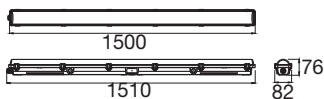

WATERPROOF C

1500 71 830/840/850 ML DALI IP66

The WATERPROOF moisture-proof luminaire offers energy-efficient lighting solutions in three performance classes, with up to 180 lm/W, IP66, IK08 and a service life of up to 100,000 hours. Thanks to tool-free cap opening and integrated through-wiring, installation is particularly quick. Optionally with DALI and sensor - ideal for industry, warehouses or underground car parks.

TECHNICAL DATA

Item no.	1010819
IP Code	IP66
Impact resistance class	IK 08
Assembly	Surface
Assembly details	Ceiling, Wall
Dimmable	Yes
Dimming technology	DALI
Primary nominal voltage	220-240V ~0/50/60 Hz
Secondary power / voltage	200-350 mA
Safety class	I
Wattage	26 W
Minimum ambient temperature	-20 °C
Maximum ambient temperature	40 °C
Number of luminaires at LS B16A	24
Number of luminaires at LS C16A	33
Level of inrush current	29 A
Duration of inrush current	236 µs
Lumen	4105 / 7687 lm
Colour temperature	3000/4000/5000 Kelvin
Beam angle	120 °
Color	gray
UGR ≤	27

Light Source

2481888	
---------	---

Service life	75000 h
Risk Group	1
Length	150 cm
Width	8 cm
Height	7.4 cm
Net weight	1.84 kg
Gross weight	2.06 kg