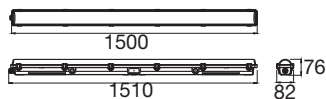

WATERPROOF C

1500 71 830/840/850 ML DALI EM 3H IP66

The WATERPROOF moisture-proof luminaire offers energy-efficient lighting solutions in three performance classes, with up to 180 lm/W, IP66, IK08 and a service life of up to 100,000 hours. Thanks to tool-free cap opening and integrated through-wiring, installation is particularly quick. Optionally with DALI and sensor - ideal for industry, warehouses or underground car parks.

TECHNICAL DATA

Item no.	1010820
IP Code	IP66
Impact resistance class	IK 08
Assembly	Surface
Assembly details	Ceiling,Wall
Dimmable	Yes
Dimming technology	DALI
Primary nominal voltage	220-240V ~0/50/60 Hz
Secondary power / voltage	200-350 mA
Safety class	I
Wattage	26 W
Minimum ambient temperature	-20 °C
Maximum ambient temperature	40 °C
Number of luminaires at LS B16A	24
Number of luminaires at LS C16A	33
Level of inrush current	29 A
Duration of inrush current	236 µs
Lumen	4105 / 7687 lm
Colour temperature	3000/4000/5000 Kelvin
Beam angle	120 °
Color	gray
UGR ≤	27

Light Source

2481888	
---------	---

Service life	75000 h
Risk Group	1
Length	150 cm
Width	8 cm
Height	7.4 cm
Net weight	2.18 kg
Gross weight	2.22 kg