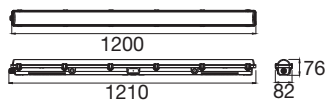

WATERPROOF P

1200 65 830/840/850 ML IP66

The WATERPROOF moisture-proof luminaire offers energy-efficient lighting solutions in three performance classes, with up to 180 lm/W, IP66, IK08 and a service life of up to 100,000 hours. Thanks to tool-free cap opening and integrated through-wiring, installation is particularly quick. Optionally with DALI and sensor - ideal for industry, warehouses or underground car parks.

TECHNICAL DATA

Item no.	1010821
IP Code	IP66
Impact resistance class	IK 08
Assembly	Surface
Assembly details	Ceiling,Wall
Primary nominal voltage	220-240V ~0/50/60 Hz
Secondary power / voltage	200-350 mA
Safety class	I
Wattage	21 W
Minimum ambient temperature	-20 °C
Maximum ambient temperature	40 °C
Number of luminaires at LS B16A	28
Number of luminaires at LS C16A	47
Level of inrush current	17.7 A
Duration of inrush current	224 µs
Lumen	3358 / 6282 lm
Colour temperature	3000/4000/5000 Kelvin
Beam angle	120 °
Color	gray
UGR ≤	27
Service life	100000 h
Risk Group	1

Light Source

2481889	
---------	---

Length	120 cm
Width	8 cm
Height	7.4 cm
Net weight	1.5 kg
Gross weight	1.67 kg