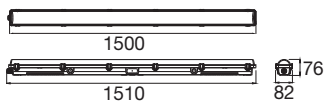

WATERPROOF P

1500 81 830/840/850 ML IP66

The WATERPROOF moisture-proof luminaire offers energy-efficient lighting solutions in three performance classes, with up to 180 lm/W, IP66, IK08 and a service life of up to 100,000 hours. Thanks to tool-free cap opening and integrated through-wiring, installation is particularly quick. Optionally with DALI and sensor - ideal for industry, warehouses or underground car parks.

TECHNICAL DATA

Item no.	1010825
IP Code	IP66
Impact resistance class	IK 08
Assembly	Surface
Assembly details	Ceiling,Wall
Primary nominal voltage	220-240V ~0/50/60 Hz
Secondary power / voltage	200-350 mA
Safety class	I
Wattage	26 W
Minimum ambient temperature	-20 °C
Maximum ambient temperature	40 °C
Number of luminaires at LS B16A	18
Number of luminaires at LS C16A	31
Level of inrush current	33.1 A
Duration of inrush current	168 µs
Lumen	4434 / 8123 lm
Colour temperature	3000/4000/5000 Kelvin
Beam angle	120 °
Color	gray
UGR ≤	27
Service life	100000 h
Risk Group	1

Light Source

2481888	
---------	---

Length	150 cm
Width	8 cm
Height	7.4 cm
Net weight	1.76 kg
Gross weight	1.98 kg