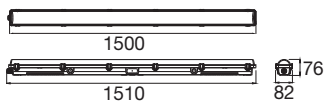

WATERPROOF P

1500 81 830/840/850 ML EM 3H IP66

The WATERPROOF moisture-proof luminaire offers energy-efficient lighting solutions in three performance classes, with up to 180 lm/W, IP66, IK08 and a service life of up to 100,000 hours. Thanks to tool-free cap opening and integrated through-wiring, installation is particularly quick. Optionally with DALI and sensor - ideal for industry, warehouses or underground car parks.

TECHNICAL DATA

Item no.	1010826
IP Code	IP66
Impact resistance class	IK 08
Assembly	Surface
Assembly details	Ceiling, Wall
Primary nominal voltage	220-240V ~0/50/60 Hz
Secondary power / voltage	200-350 mA
Safety class	I
Wattage	26 W
Minimum ambient temperature	-20 °C
Maximum ambient temperature	40 °C
Number of luminaires at LS B16A	18
Number of luminaires at LS C16A	31
Level of inrush current	33.1 A
Duration of inrush current	168 µs
Lumen	4434 / 8123 lm
Colour temperature	3000/4000/5000 Kelvin
Beam angle	120 °
Color	gray
UGR ≤	27
Service life	100000 h
Risk Group	1

Light Source

2481888	
---------	---

Length	150 cm
Width	8 cm
Height	7.4 cm
Net weight	2.14 kg
Gross weight	2.36 kg