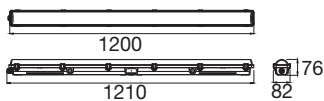

WATERPROOF P

1200 65 830/840/850 ML DALI IP66

The WATERPROOF moisture-proof luminaire offers energy-efficient lighting solutions in three performance classes, with up to 180 lm/W, IP66, IK08 and a service life of up to 100,000 hours. Thanks to tool-free cap opening and integrated through-wiring, installation is particularly quick. Optionally with DALI and sensor - ideal for industry, warehouses or underground car parks.

TECHNICAL DATA

Item no.	1010829
IP Code	IP66
Impact resistance class	IK 08
Assembly	Surface
Assembly details	Ceiling,Wall
Dimmable	Yes
Dimming technology	DALI
Primary nominal voltage	220-240V ~0/50/60 Hz
Secondary power / voltage	200-350 mA
Safety class	I
Wattage	21 W
Minimum ambient temperature	-20 °C
Maximum ambient temperature	40 °C
Number of luminaires at LS B16A	41
Number of luminaires at LS C16A	66
Level of inrush current	27.8 A
Duration of inrush current	150 µs
Lumen	3358 / 6282 lm
Colour temperature	3000/4000/5000 Kelvin
Beam angle	120 °
Color	gray
UGR ≤	27

Light Source

2481889	
---------	---

Service life	100000 h
Risk Group	1
Length	120 cm
Width	8 cm
Height	7.4 cm
Net weight	1.58 kg
Gross weight	1.75 kg