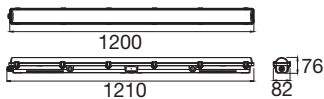

WATERPROOF P

1200 65 830/840/850 ML DALI EM 3H IP66

The WATERPROOF moisture-proof luminaire offers energy-efficient lighting solutions in three performance classes, with up to 180 lm/W, IP66, IK08 and a service life of up to 100,000 hours. Thanks to tool-free cap opening and integrated through-wiring, installation is particularly quick. Optionally with DALI and sensor - ideal for industry, warehouses or underground car parks.

TECHNICAL DATA

Item no.	1010830
IP Code	IP66
Impact resistance class	IK 08
Assembly	Surface
Assembly details	Ceiling, Wall
Dimmable	Yes
Dimming technology	DALI
Primary nominal voltage	220-240V ~0/50/60 Hz
Secondary power / voltage	200-350 mA
Safety class	I
Wattage	21 W
Minimum ambient temperature	-20 °C
Maximum ambient temperature	40 °C
Number of luminaires at LS B16A	41
Number of luminaires at LS C16A	66
Level of inrush current	27.8 A
Duration of inrush current	150 µs
Lumen	3358 / 6282 lm
Colour temperature	3000/4000/5000 Kelvin
Beam angle	120 °
Color	gray
UGR ≤	27

Light Source

2481889	
---------	---

Service life	100000 h
Risk Group	1
Length	120 cm
Width	8 cm
Height	7.4 cm
Net weight	1.96 kg
Gross weight	2.13 kg