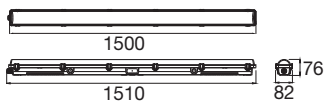

## WATERPROOF P

1500 81 830/840/850 ML DALI IP66

The WATERPROOF moisture-proof luminaire offers energy-efficient lighting solutions in three performance classes, with up to 180 lm/W, IP66, IK08 and a service life of up to 100,000 hours. Thanks to tool-free cap opening and integrated through-wiring, installation is particularly quick. Optionally with DALI and sensor - ideal for industry, warehouses or underground car parks.

## TECHNICAL DATA

Item no.	1010831
IP Code	IP66
Impact resistance class	IK 08
Assembly	Surface
Assembly details	Ceiling, Wall
Dimmable	Yes
Dimming technology	DALI
Primary nominal voltage	220-240V ~0/50/60 Hz
Secondary power / voltage	200-350 mA
Safety class	I
Wattage	26 W
Minimum ambient temperature	-20 °C
Maximum ambient temperature	40 °C
Number of luminaires at LS B16A	24
Number of luminaires at LS C16A	33
Level of inrush current	29 A
Duration of inrush current	236 µs
Lumen	4434 / 8123 lm
Colour temperature	3000/4000/5000 Kelvin
Beam angle	120 °
Color	gray
UGR ≤	27

## Light Source

2481888	
---------	---

<b>Service life</b>	100000 h
<b>Risk Group</b>	1
<b>Length</b>	150 cm
<b>Width</b>	8 cm
<b>Height</b>	7.4 cm
<b>Net weight</b>	1.84 kg
<b>Gross weight</b>	2.06 kg