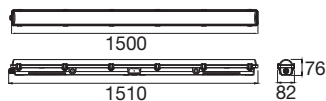

WATERPROOF P

1500 81 830/840/850 ML DALI EM 3H IP66

The WATERPROOF moisture-proof luminaire offers energy-efficient lighting solutions in three performance classes, with up to 180 lm/W, IP66, IK08 and a service life of up to 100,000 hours. Thanks to tool-free cap opening and integrated through-wiring, installation is particularly quick. Optionally with DALI and sensor - ideal for industry, warehouses or underground car parks.

TECHNICAL DATA

Item no.	1010832
IP Code	IP66
Impact resistance class	IK 08
Assembly	Surface
Assembly details	Ceiling,Wall
Dimmable	Yes
Dimming technology	DALI
Primary nominal voltage	220-240V ~0/50/60 Hz
Secondary power / voltage	200-350 mA
Safety class	I
Wattage	26 W
Minimum ambient temperature	-20 °C
Maximum ambient temperature	40 °C
Number of luminaires at LS B16A	24
Number of luminaires at LS C16A	33
Level of inrush current	29 A
Duration of inrush current	236 µs
Lumen	4434 / 8123 lm
Colour temperature	3000/4000/5000 Kelvin
Beam angle	120 °
Color	gray
UGR ≤	27

Light Source

2481888	
---------	---

Service life	100000 h
Risk Group	1
Length	150 cm
Width	8 cm
Height	7.4 cm
Net weight	2.18 kg
Gross weight	2.22 kg