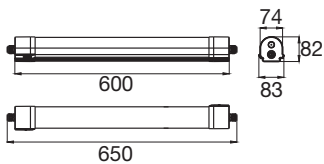

## WATERPROOF V

600 28 830/840/850 ML IP66

The WATERPROOF moisture-proof luminaire offers energy-efficient lighting solutions in three performance classes, with up to 180 lm/W, IP66, IK08 and a service life of up to 100,000 hours. Thanks to tool-free cap opening and integrated through-wiring, installation is particularly quick. Optionally with DALI and sensor - ideal for industry, warehouses or underground car parks.

## TECHNICAL DATA

Item no.	1010834
IP Code	IP66
Impact resistance class	IK 08
Assembly	Surface
Assembly details	Ceiling,Wall
Primary nominal voltage	220-240V ~0/50/60 Hz
Secondary power / voltage	200-350 mA
Safety class	I
Wattage	12 W
Minimum ambient temperature	-20 °C
Maximum ambient temperature	40 °C
Number of luminaires at LS B16A	67
Number of luminaires at LS C16A	112
Level of inrush current	9.4 A
Duration of inrush current	192 µs
Lumen	1619 / 2873 lm
Colour temperature	3000/4000/5000 Kelvin
Beam angle	120 °
Color	white
CRI	80
Service life	50000 h
Risk Group	1

## Light Source

2481887	
---------	---

<b>Length</b>	60 cm
<b>Width</b>	8.3 cm
<b>Height</b>	8.2 cm
<b>Net weight</b>	0.8 kg
<b>Gross weight</b>	0.89 kg