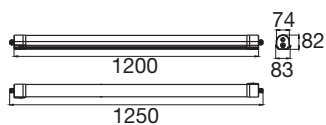

WATERPROOF V

1200 41 830/840/850 ML IP66

The WATERPROOF moisture-proof luminaire offers energy-efficient lighting solutions in three performance classes, with up to 180 lm/W, IP66, IK08 and a service life of up to 100,000 hours. Thanks to tool-free cap opening and integrated through-wiring, installation is particularly quick. Optionally with DALI and sensor - ideal for industry, warehouses or underground car parks.

TECHNICAL DATA

Item no.	1010835
IP Code	IP66
Impact resistance class	IK 08
Assembly	Surface
Assembly details	Ceiling,Wall
Primary nominal voltage	220-240V ~0/50/60 Hz
Secondary power / voltage	200-350 mA
Safety class	I
Wattage	16 W
Minimum ambient temperature	-20 °C
Maximum ambient temperature	40 °C
Number of luminaires at LS B16A	28
Number of luminaires at LS C16A	47
Level of inrush current	17.7 A
Duration of inrush current	224 µs
Lumen	2338 / 4074 lm
Colour temperature	3000/4000/5000 Kelvin
Beam angle	120 °
Color	white
CRI	80
Service life	50000 h
Risk Group	1

Light Source

2481890	
---------	---

Length	120 cm
Width	8.3 cm
Height	8.2 cm
Net weight	1.32 kg
Gross weight	1.49 kg