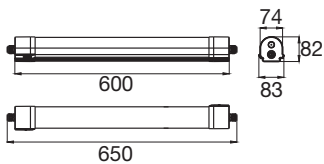

WATERPROOF V

600 28 830/840/850 ML DALI IP66

The WATERPROOF moisture-proof luminaire offers energy-efficient lighting solutions in three performance classes, with up to 180 lm/W, IP66, IK08 and a service life of up to 100,000 hours. Thanks to tool-free cap opening and integrated through-wiring, installation is particularly quick. Optionally with DALI and sensor - ideal for industry, warehouses or underground car parks.

TECHNICAL DATA

Item no.	1010837
IP Code	IP66
Impact resistance class	IK 08
Assembly	Surface
Assembly details	Ceiling,Wall
Dimmable	Yes
Dimming technology	DALI
Primary nominal voltage	220-240V ~0/50/60 Hz
Secondary power / voltage	200-350 mA
Safety class	I
Wattage	12 W
Minimum ambient temperature	-20 °C
Maximum ambient temperature	40 °C
Number of luminaires at LS B16A	41
Number of luminaires at LS C16A	66
Level of inrush current	27.8 A
Duration of inrush current	150 µs
Lumen	1531 / 2773 lm
Colour temperature	3000/4000/5000 Kelvin
Beam angle	120 °
Color	white
CRI	80

Light Source

2481887	
---------	---

Service life	50000 h
Risk Group	1
Length	60 cm
Width	8.3 cm
Height	8.2 cm
Net weight	0.85 kg
Gross weight	0.89 kg