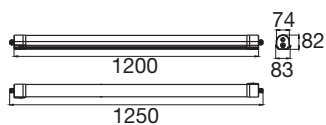

## WATERPROOF V

1200 41 830/840/850 ML DALI IP66

The WATERPROOF moisture-proof luminaire offers energy-efficient lighting solutions in three performance classes, with up to 180 lm/W, IP66, IK08 and a service life of up to 100,000 hours. Thanks to tool-free cap opening and integrated through-wiring, installation is particularly quick. Optionally with DALI and sensor - ideal for industry, warehouses or underground car parks.

## TECHNICAL DATA

Item no.	1010838
IP Code	IP66
Impact resistance class	IK 08
Assembly	Surface
Assembly details	Ceiling,Wall
Dimmable	Yes
Dimming technology	DALI
Primary nominal voltage	220-240V ~0/50/60 Hz
Secondary power / voltage	200-350 mA
Safety class	I
Wattage	16 W
Minimum ambient temperature	-20 °C
Maximum ambient temperature	40 °C
Number of luminaires at LS B16A	41
Number of luminaires at LS C16A	66
Level of inrush current	27.8 A
Duration of inrush current	150 µs
Lumen	2149 / 3892 lm
Colour temperature	3000/4000/5000 Kelvin
Beam angle	120 °
Color	white
CRI	80

## Light Source

2481890	
---------	---

<b>Service life</b>	50000 h
<b>Risk Group</b>	1
<b>Length</b>	120 cm
<b>Width</b>	8.3 cm
<b>Height</b>	8.2 cm
<b>Net weight</b>	1.37 kg
<b>Gross weight</b>	1.49 kg