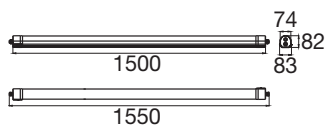

WATERPROOF V

1500 60 830/840/850 ML DALI IP66

The WATERPROOF moisture-proof luminaire offers energy-efficient lighting solutions in three performance classes, with up to 180 lm/W, IP66, IK08 and a service life of up to 100,000 hours. Thanks to tool-free cap opening and integrated through-wiring, installation is particularly quick. Optionally with DALI and sensor - ideal for industry, warehouses or underground car parks.

TECHNICAL DATA

Item no.	1010839
IP Code	IP66
Impact resistance class	IK 08
Assembly	Surface
Assembly details	Ceiling,Wall
Dimmable	Yes
Dimming technology	DALI
Primary nominal voltage	220-240V ~0/50/60 Hz
Secondary power / voltage	200-350 mA
Safety class	I
Wattage	23 W
Minimum ambient temperature	-20 °C
Maximum ambient temperature	40 °C
Number of luminaires at LS B16A	41
Number of luminaires at LS C16A	66
Level of inrush current	27.8 A
Duration of inrush current	150 µs
Lumen	3800 / 6035 lm
Colour temperature	3000/4000/5000 Kelvin
Beam angle	120 °
Color	white
CRI	80

Light Source

2481891	
---------	---

Service life	50000 h
Risk Group	1
Length	150 cm
Width	8.3 cm
Height	8.2 cm
Net weight	1.65 kg
Gross weight	1.82 kg