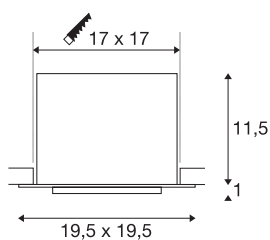

KADUX 1 SET

recessed fitting, single-headed LED, 3000K ex, square, matt black, 30°, 29W, incl. driver, clip springs

The KADUX recessed fitting series has a robust housing with appealing, high-quality looks. This XL Type LED Set is multi-directional, allowing individual focus of the light beam. Its high output, warm white Premium COB LED produces exceptionally powerful illumination. The KADUX 1 SET recessed fitting comes ready for direct connection to 230V mains.

TECHNICAL DATA

Item no.	115730
Rotating or tilting	cardanic
IP Code	IP 20
Assembly	Recessed
Assembly details	Ceiling
Primary nominal voltage	220-240V ~50/60Hz
Secondary power / voltage	700 mA
Safety class	II
Wattage	29 W
Minimum ambient temperature	-25 °C
Maximum ambient temperature	35 °C
Network rated standby power	0.33 W
Level of inrush current	15 A
Duration of inrush current	100 µs
Stroboscopic effect (SVM)	0
Lumen	2700 lm
Colour temperature	3000 Kelvin
Beam angle	30 °
Color	black
CRI	80
LXXBXX data	L70B50
Service life	30000 h

Light Source

916475	
--------	---

Length	19.5 cm
Width	19.5 cm
Height	12.5 cm
Net weight	1.575 kg
Gross weight	1.952 kg
Shape of cut-out	square
Installation length	17 cm
Installation width	17 cm
Installation depth	12.5 cm