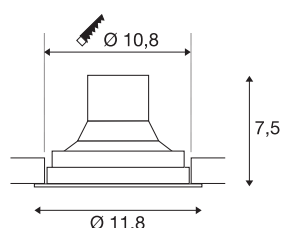

TECHNICAL DATA

Item no.	116310
Number of different light outlets	1
Rotating or tilting	cardanic
IP Code	IP 20
Assembly	Recessed
Assembly details	Ceiling
Dimmable	Yes
Dimming technology	trailing edge
Primary nominal voltage	220-240V ~50/60Hz
Secondary power / voltage	250 mA
Safety class	II
Wattage	12 W
Level of inrush current	1 A
Duration of inrush current	68 µs
Stroboscopic effect (SVM)	0.07
Lumen	700 lm
Colour temperature	3000 Kelvin
Beam angle	60 °
Color	black
CRI	80
LXXBXX data	L70B50
Service life	25000 h

Light Source

916364		Light distribution	rotational symmetric
		Light outlet	direct
		Height	7.5 cm
		Diameter	11.8 cm
		Net weight	0.424 kg
		Gross weight	0.497 kg
		Shape of cut-out	round
		Installation depth	8 cm
		Installation diameter	10.8 cm