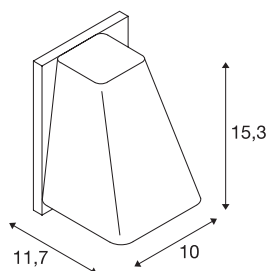

WALLYX

outdoor wall light, QPAR51, IP44, silver-grey, max. 50W

The elaborately designed wall light WALLYX allows the use of GU10 LED, energy-saving and halogen lamps by means of the housing's design. Thus, the luminaire is available in several colour versions meeting all lighting requirements. The electrical connection is made directly to the 230V mains supply. It is protection class IP44 and suitable for outdoor use.

TECHNICAL DATA

Item no.	227194
Socket	GU10
Number of sockets	1
IP Code	IP 44
Assembly	Surface
Assembly details	Wall
Primary nominal voltage	220-240V ~50/60Hz
Safety class	I
Wattage	50 W
Color	grey
Light outlet	direct
Width	10 cm
Height	15.3 cm
Depth	11.7 cm
Net weight	0.727 kg
Gross weight	0.896 kg