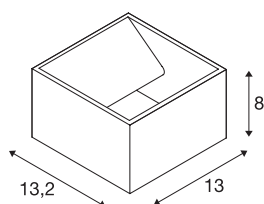

LOGS WALL

outdoor wall light, LED, 3000K, IP44, square, silver-grey, 8W

The indirect LED wall luminaire LOGS WALL is made from aluminium and equipped with a high-performance planar LED. Depending on the version various housing colours are available. The required driver for direct connection to 230V mains supply is included in each package. In addition, the installation can be extended by floor lamps of the series.

TECHNICAL DATA

Item no.	232104
IP Code	IP 65
Impact resistance class	IK 05
Assembly	Surface
Assembly details	Wall
Primary nominal voltage	220-240V ~50/60Hz
Secondary power / voltage	500 mA
Safety class	I
Wattage	9.5 W
Maximum ambient temperature	40 °C
Level of inrush current	4.7 A
Duration of inrush current	30 µs
Stroboscopic effect (SVM)	0.01
Lumen	570 lm
Colour temperature	3000 Kelvin
Color	silver
CRI	80
LXXBXX data	L70B50
Service life	40000 h
Width	13 cm
Height	8 cm
Depth	13.2 cm