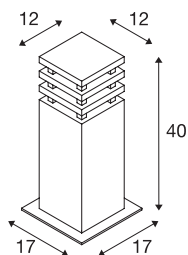

## RUSTY SQUARE 40

outdoor floor stand, LED, 3000 K, square, rusted steel, L/W/H 12/12/40

The direct radiating floor stands of the RUSTY series convince by their exceptional rust look. This is achieved by a special chemical treatment of the FeCSi steel used. This makes the luminaire a unique piece and an absolutely special feature wherever they are installed. With protection class IP55, it is suitable for outdoor use. As an option an earth spike as well as a connection box for safe electrical connection to the round luminaire upright, are available. Equipped with a high output COB LED, the luminaire connects directly to 230V mains supply.

## TECHNICAL DATA

Item no.	233427
IP Code	IP55
Impact resistance class	IK 02
Primary nominal voltage	220-240V ~50/60 Hz
Safety class	I
Wattage	9 W
Minimum ambient temperature	-20 °C
Maximum ambient temperature	45 °C
Lumen	90 lm
Colour temperature	3000 Kelvin
Color	rust
Service life	35000 h
Length	12 cm
Width	12 cm
Height	40 cm
Net weight	12.445 kg
Gross weight	13.072 kg
BIG WHITE Page	754

## Accessories

228730	CONNECTION BOX , 3-pin, IP68
229422	Earth spike , galvanised steel, 50 cm